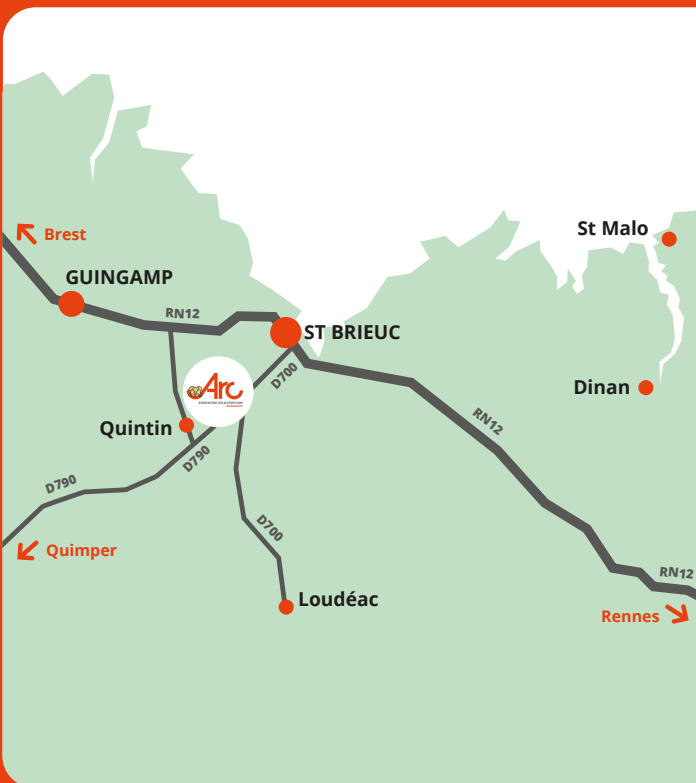

Would you like to meet with us ?

Our factory and offices are located in the commune of Le Foeil, in the hamlet of Crenan. These two sites are 500 m apart.

GPS coordinates: Lat.: 48° 25' N - Long. : 2° 53' O

FROM RENNES, VIA THE N12:

- After Yffiniac, before Saint-Brieuc, take the QUIMPER-QUINTIN exit, then follow signs for QUINTIN.
- 3 km before QUINTIN, turn right towards LE FOEIL.
- After 2km, you will arrive at the factory. Continue for 500m to reach the office.

FROM BREST, VIA THE N12:

- 15 km before Saint Brieuc, take the CHATELAUDREN – QUINTIN exit, then follow signs for QUINTIN.
- After about 10 km, turn left and drive through the village of Le Foeil. At the bottom of the village, head towards Quintin and turn left towards ARC.
- Continue for 2 km until you reach the stop sign. After 1 km, the office car park is on the left. Continue 500m to reach the factory.

FROM PONTIVY/LOUDÉAC, VIA THE D700:

- Head towards Saint-Brieuc. Take the first exit for Plaintel.
- Turn left at the stop sign. Continue for 3 km. At the stop sign, go straight on for 2 km.
- Continue for 500 m to reach the office.